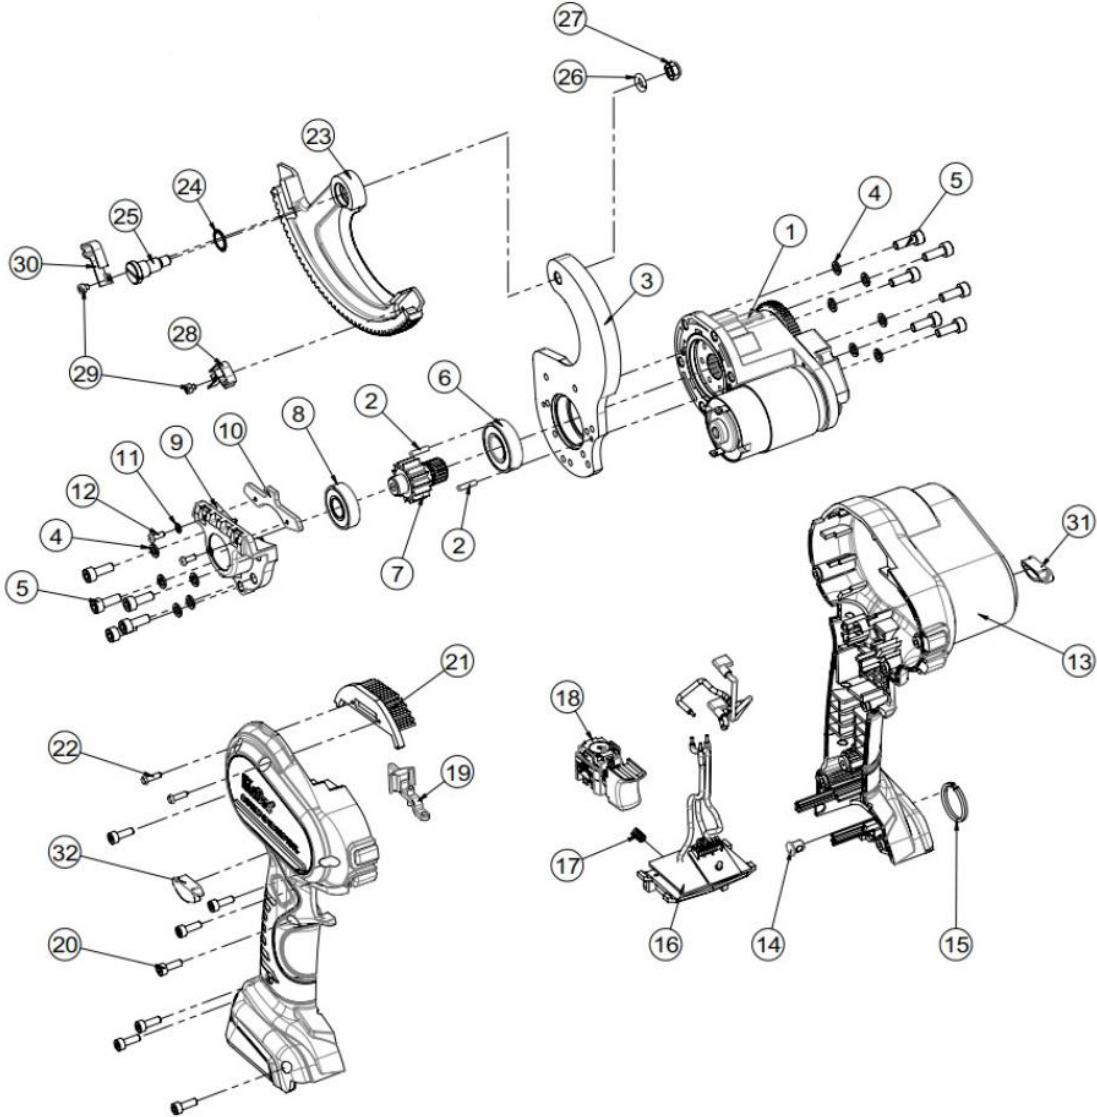

NBCC 50

No.	Parts	Q'ty	No.	Parts	Q'ty
1	MOTOR & GEAR BOX SET	1	17	COMPRESSION SPRING	1
2	PIN	2	18	TRIGGER	1
3	FIXED BLADE	1	19	SWITCH	1
4	SPRING WASHER	11	20	SCREW	7
5	SCREW	11	21	BRUSH	1
6	BEARING	1	22	SCREW	2
7	GEAR	1	23	MOVING BLADE	1
8	BEARING	1	24	WASHER	1
9	GEAR BOX COVER	1	25	SCREW	1
10	GUIDE BLOCK	1	26	SPRING WASHER	1
11	SPRING WASHER	2	27	NUT	1
12	SCREW	2	28	GEAR GUIDE LEFT	1
13	HOUSING	1	29	SCREW	2
14	PIN	1	30	GEAR GUIDE RIGHT	1
15	CHAIN	1	31	COVER	1
16	PRINTED CIRCUIT BOARD	1	32	COVER	1