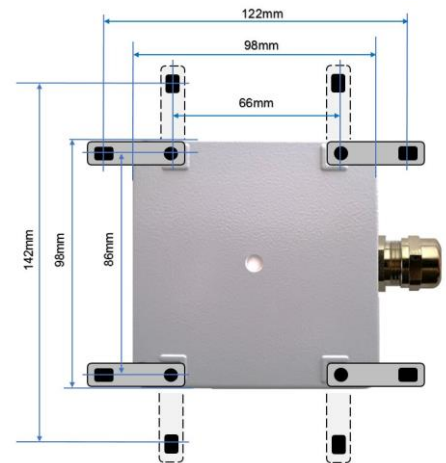

## Technical data

Housing	Aluminium, grey RAL7001
Loudspeaker	Aluminium, grey RAL7015
Protection	IP66 according to EN 60529
Cable entry	M16 (optional M20) or customer specific plug
Connection	spring-loaded terminals for cables with diameter up to 1,5 mm <sup>2</sup>
Programming	DOS-based software tool with UBS cable
Tones	Up to customer specification, ogg-Format
Programmable sound output settings	- Day-time volume - Night-time volume - Tone playback sequence control (ES53) - Play time - Volume increase/decrease at start/end - Repeat mode - others
Nominal tension	24VDC 230VAC/DC
Sound output	up to 122dB(A) / 1m
Operation	continuous operation
Installation angle	free
Temperature range	-40°C up to +80°C
Humidity	<90%
Weight	approx. 1,35kg (24V) / 1.50kg (230V)
Type approval	EN50155 for railway applications