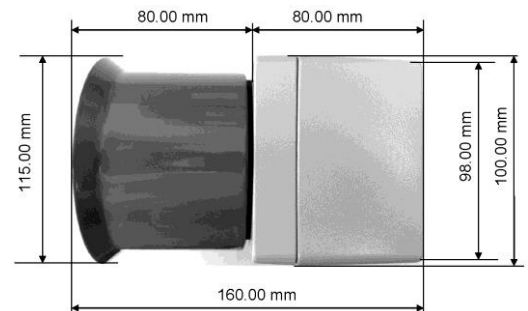

## Technical data

Housing	Aluminium, grey RAL7001
Loudspeaker	Aluminium, grey RAL7015
Protection	IP66 according to EN 60529
Cable entry	M16 (optional M20) or customer specific plug
Connection	spring-loaded terminals for cables with diameter up to 1,5 mm <sup>2</sup>
Programming	DOS-based software tool with UBS cable
Tones	Up to customer specification, ogg-Format
Programmable sound output settings	- Day-time volume - Night-time volume - Tone playback sequence control (ES53) - Play time - Volume increase/decrease at start/end - Repeat mode - others
Nominal tension	24VDC 230VAC/DC
Sound output	up to 122dB(A) / 1m
Operation	continuous operation
Installation angle	free
Temperature range	-40°C up to +80°C
Humidity	<90%
Weight	approx. 1,35kg (24V) / 1.50kg (230V)
Type approval	EN50155 for railway applications